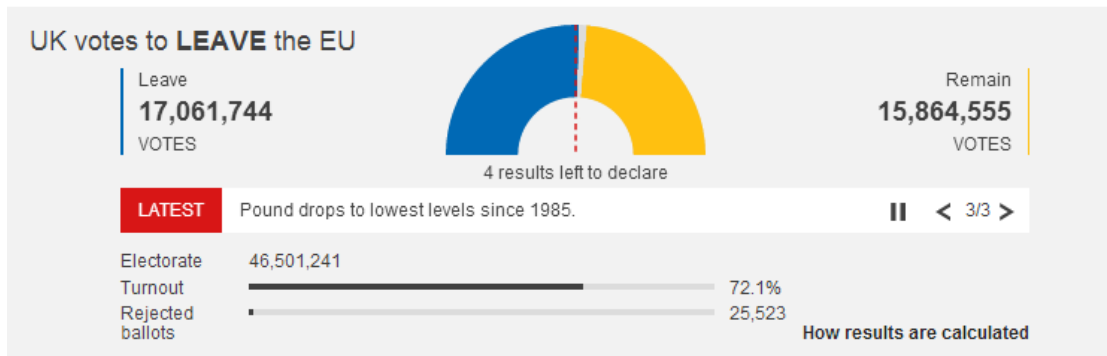

Results

Page updates automatically Share