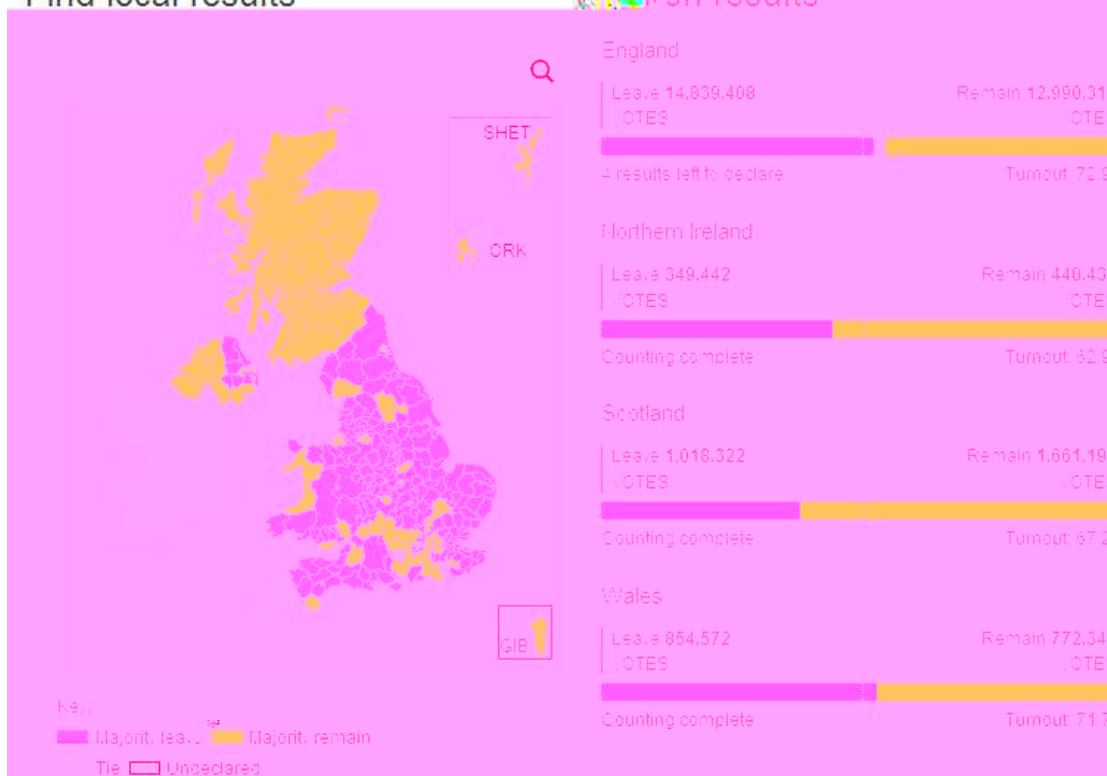

A 7

Results

Page updates automatically Share

Find local results

Nation results

1

2013
1975

2015

1960

1973

70

(Harold Wilson)

66%

82%
110
23%

2/9

10/3