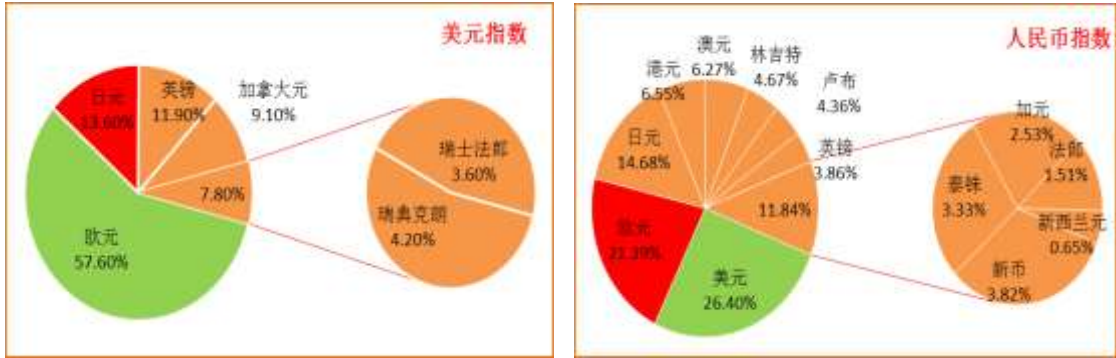

A 7

Results

Page updates automatically Share

Find local results

Nation results

1

2013
1975

2015

1960

1973

70

(Harold Wilson)

66%

82%
110
23%

2/9

10/3